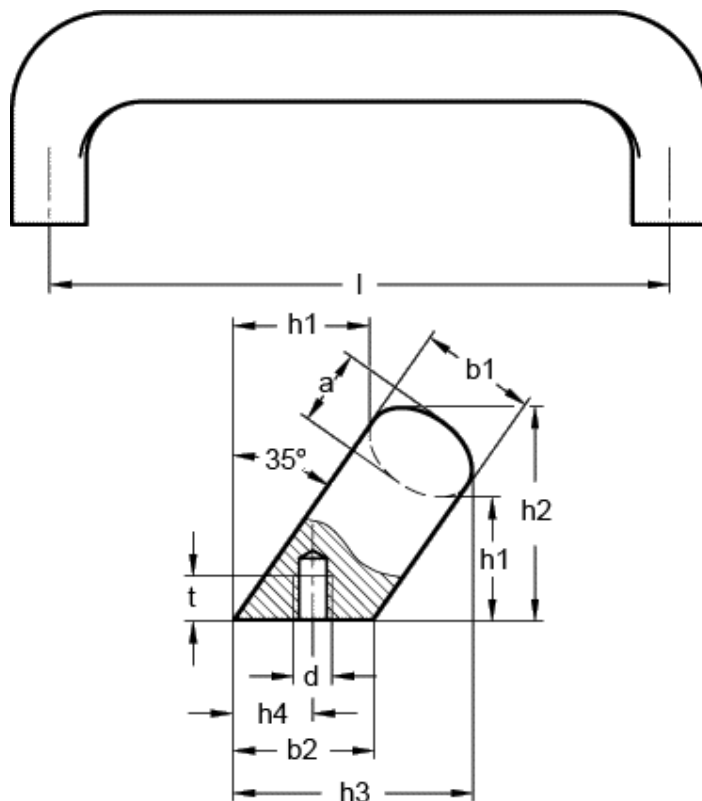

Article number: 20177166

Description: E+G Cabinet U-handle GN 565.2-26-160-EL

Measures

a	= 17	l	= 160
b1	= 26	r	= 17
b2	= 32	t min	= 12
d	= M8		
h1	= 34		
h2	= 54		
h3	= 57		
h4 +1	= 18.0		